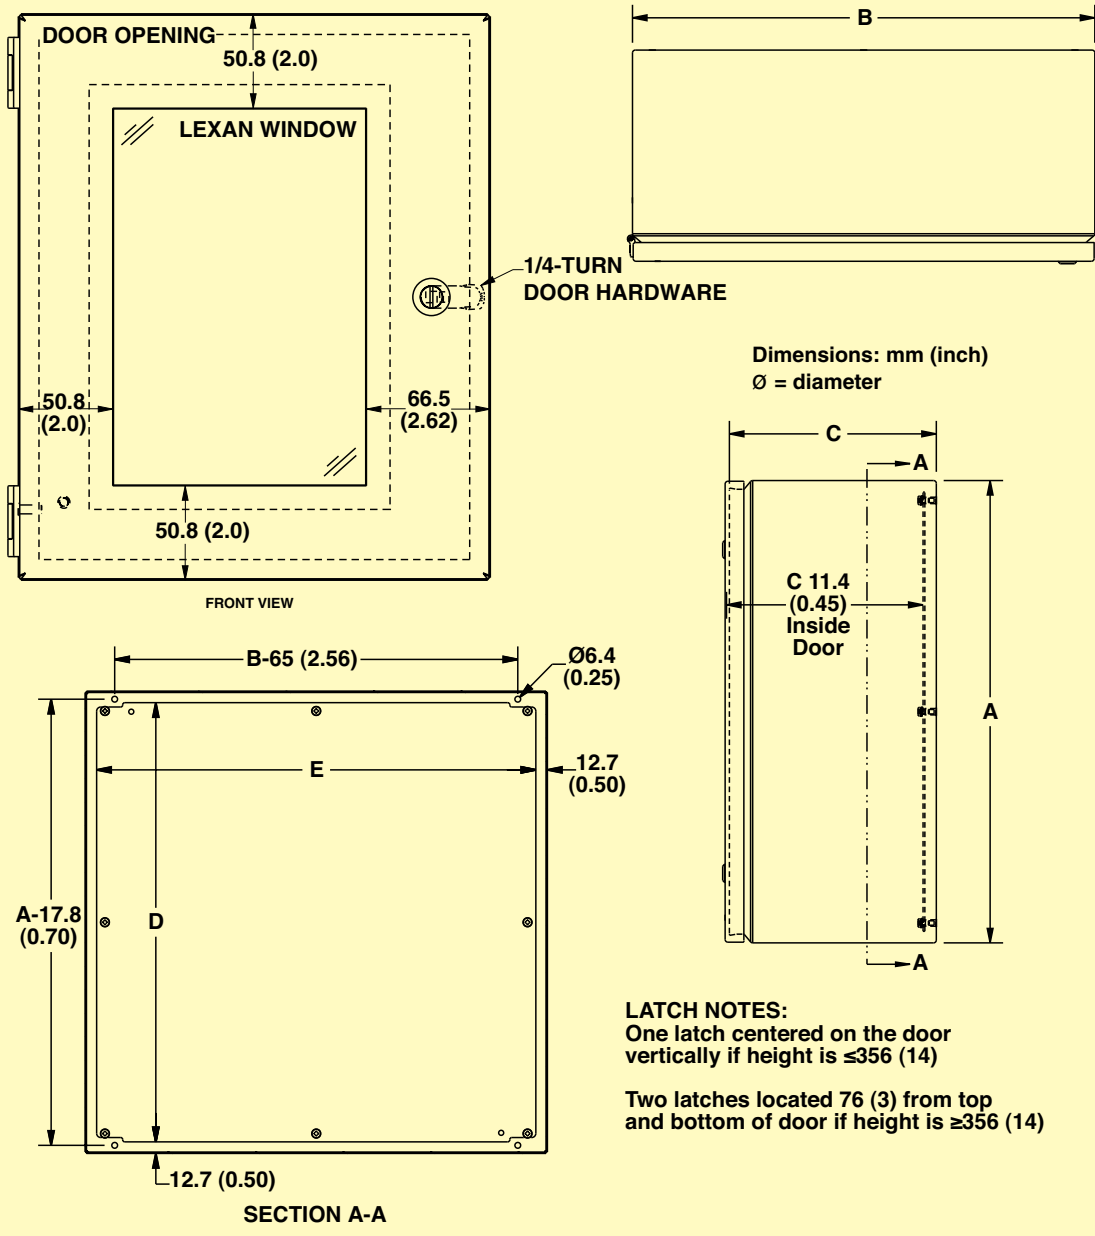

## SCE-ELJW Series

SCE-1614ELJW smaller than actual size.

- 0.063" Thick Carbon Steel
- Also Available in 304 and 316 Stainless Steel
- Seams Continuously Welded and Ground Smooth
- Flange Trough Collar Around All Sides of Door Opening
- Oil-Resistant Gasket
- Standoffs Provided for Mounting Optional Sub-Panels
- Removable Hinges
- Doors Open 180°
- Black Mini-Quarter Turn Latches
- Optional Latches Available
- Latches Opened/Closed with a Screwdriver
- Sealing Washers, Hole Plugs and Mounting Feet Included
- Ground Stud on Door and Body

## Industry Standards IS2

NEMA Type 4 and 12  
UL Type 4 and 12  
CSA Type 4 and 12  
IEC 60529 IP66

**LATCH NOTES:**  
 One latch centered on the door vertically if height is ≤356 (14)  
 Two latches located 76 (3) from top and bottom of door if height is ≥356 (14)

To Order Visit <a href="http://omega.com/sce-eljw">omega.com/sce-eljw</a> for Pricing and Details							
ENCLOSURE		DIMENSIONS (inch)				SUB-PANEL	
MODEL NO.	HEIGHT (A)	WIDTH (B)	DEPTH (C)	VIEWING WINDOW	MODEL NO.	HEIGHT (D)	WIDTH (E)
SCE-1008ELJW	10	8	4	6.0 x 3.38	SCE-10P8J	9.25	7.25
SCE-10086ELJW	10	8	6	6.0 x 3.38	SCE-10P8J	9.25	7.25
SCE-1210ELJW	12	10	6	8.0 x 5.38	SCE-12P10J	11.25	9.25
SCE-12108ELJW	12	10	8	8.0 x 5.38	SCE-12P10J	11.25	9.25
SCE-1614ELJW	16	14	6	12.0 x 9.38	SCE-16P14J	15.25	13.25
SCE-16148ELJW	16	14	8	12.0 x 9.38	SCE-16P14J	15.25	13.25
SCE-20208ELJW	20	20	8	16.0 x 15.38	SCE-20P20J	19.25	19.25

Ordering Examples: SCE-10086ELJW NEMA Type 4 enclosure with viewing window, 10 H x 8 W x 6" D.  
 SCE-16148ELJW NEMA Type 4 enclosure with viewing window, 16 H x 14 W x 8" D.